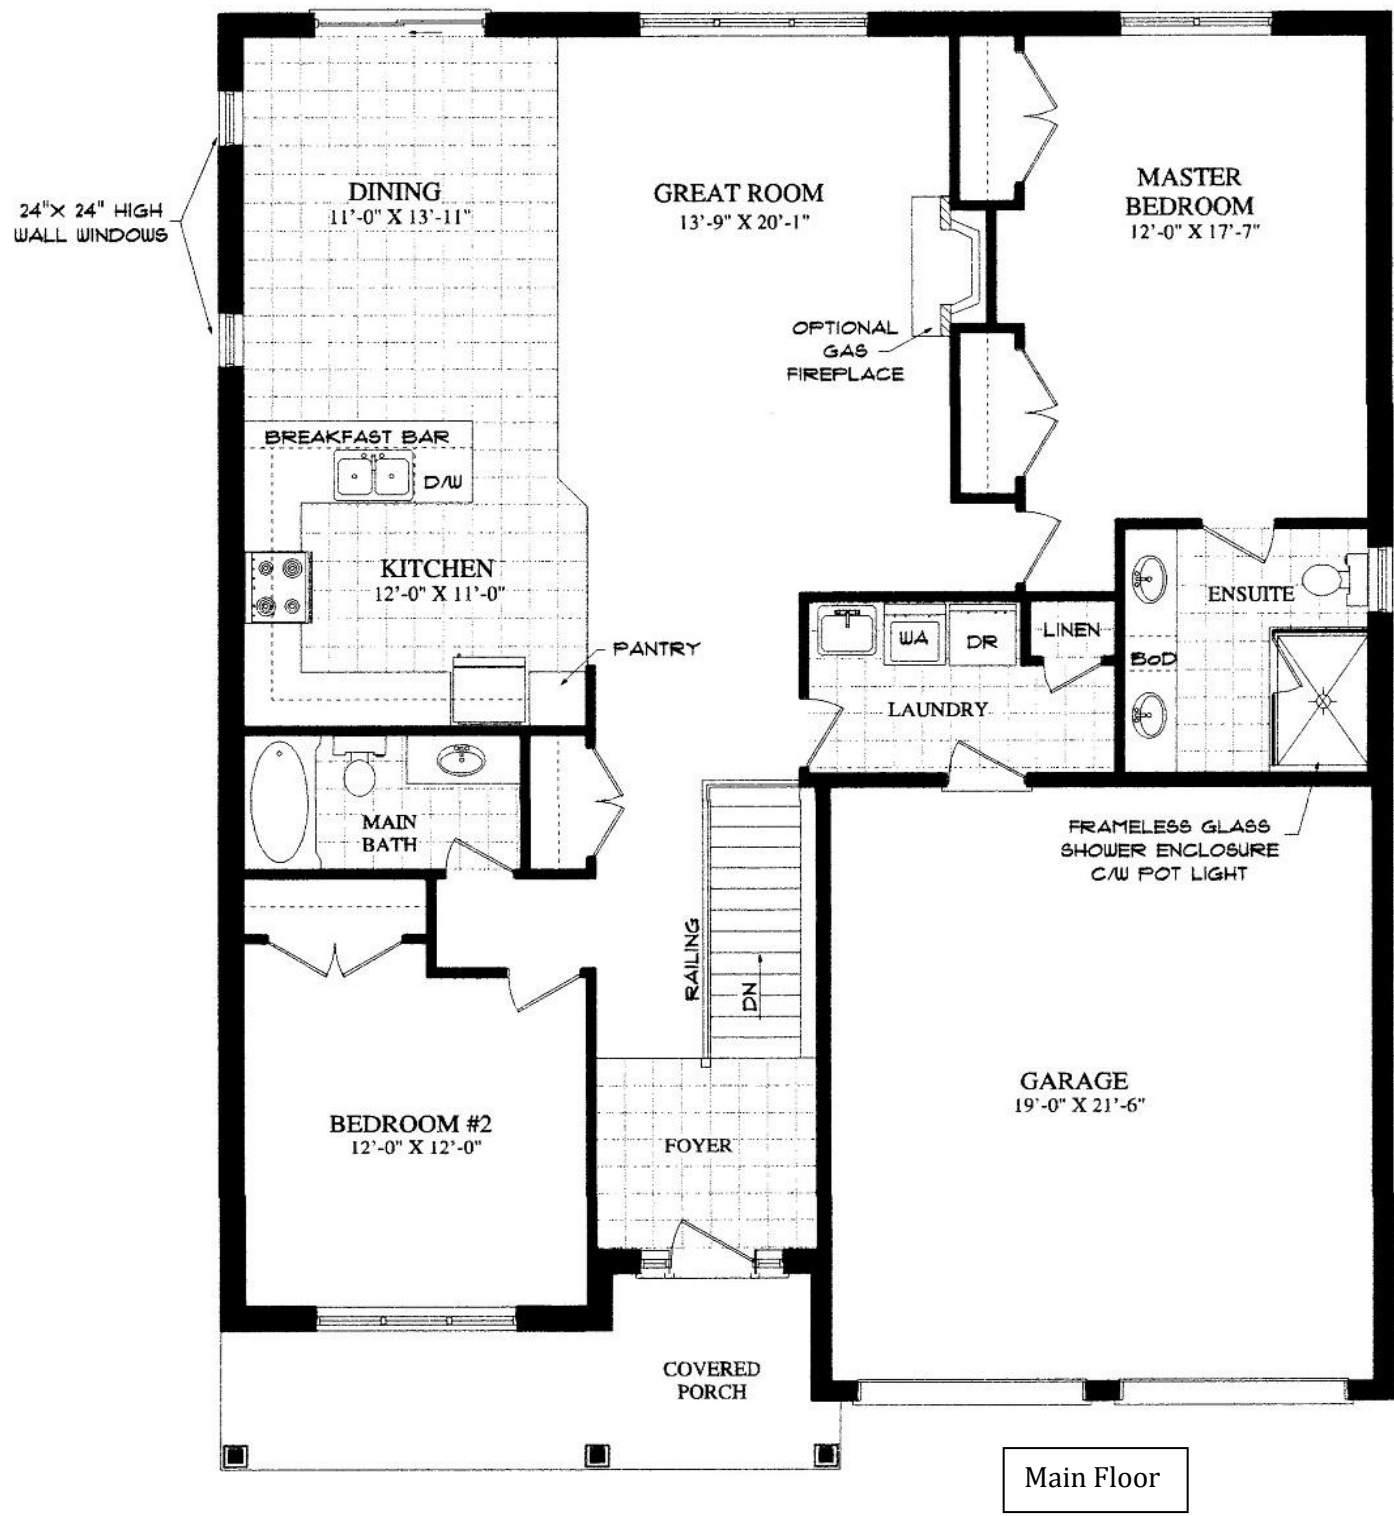

RIZZARDI HOMES

The Mapleridge (Elv. 'A') - 1552 Sq. Ft.

Materials, specifications, and floor plans are subject to change without notice. All house renderings are artist's conceptions. All floor plans are approximate dimensions. Actual usable floor space may vary from the stated floor area. E. & O.E.