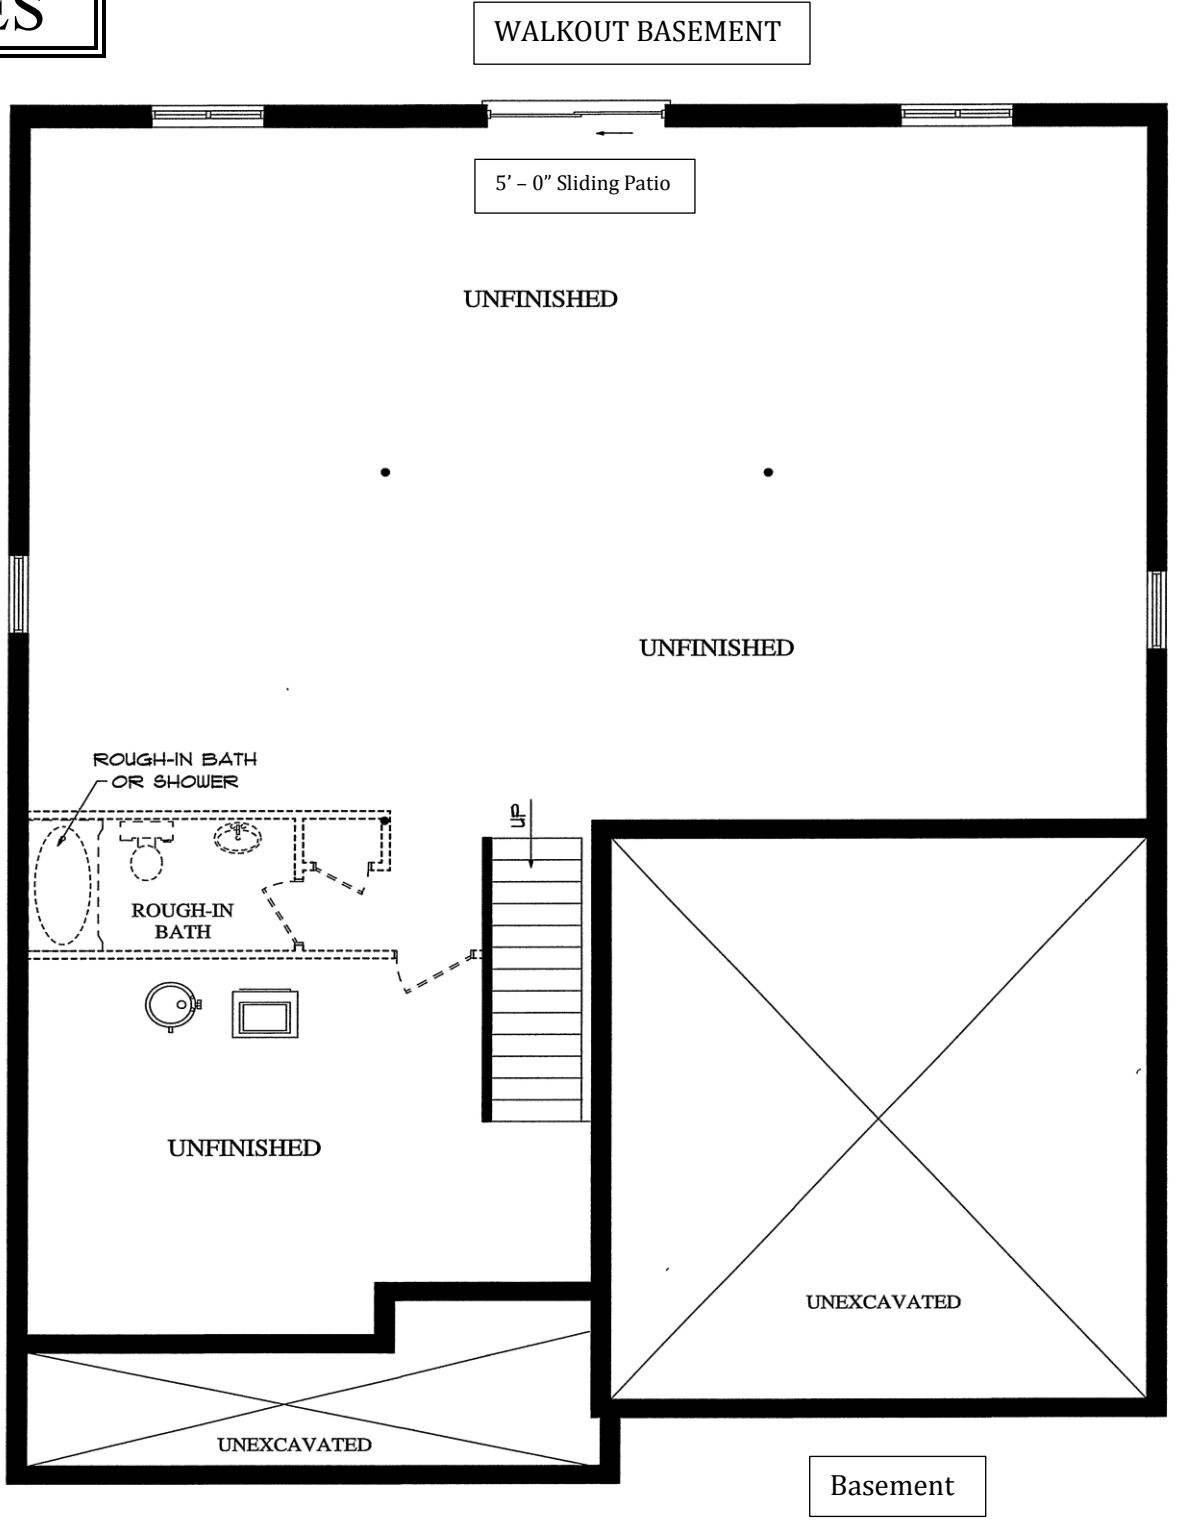

RIZZARDI HOMES

The Mapleridge (Elv. 'A') - 1552 Sq. Ft.

Materials, specifications, and floor plans are subject to change without notice. All house renderings are artist's conceptions. All floor plans are approximate dimensions. Actual usable floor space may vary from the stated floor area. E. & O.E.